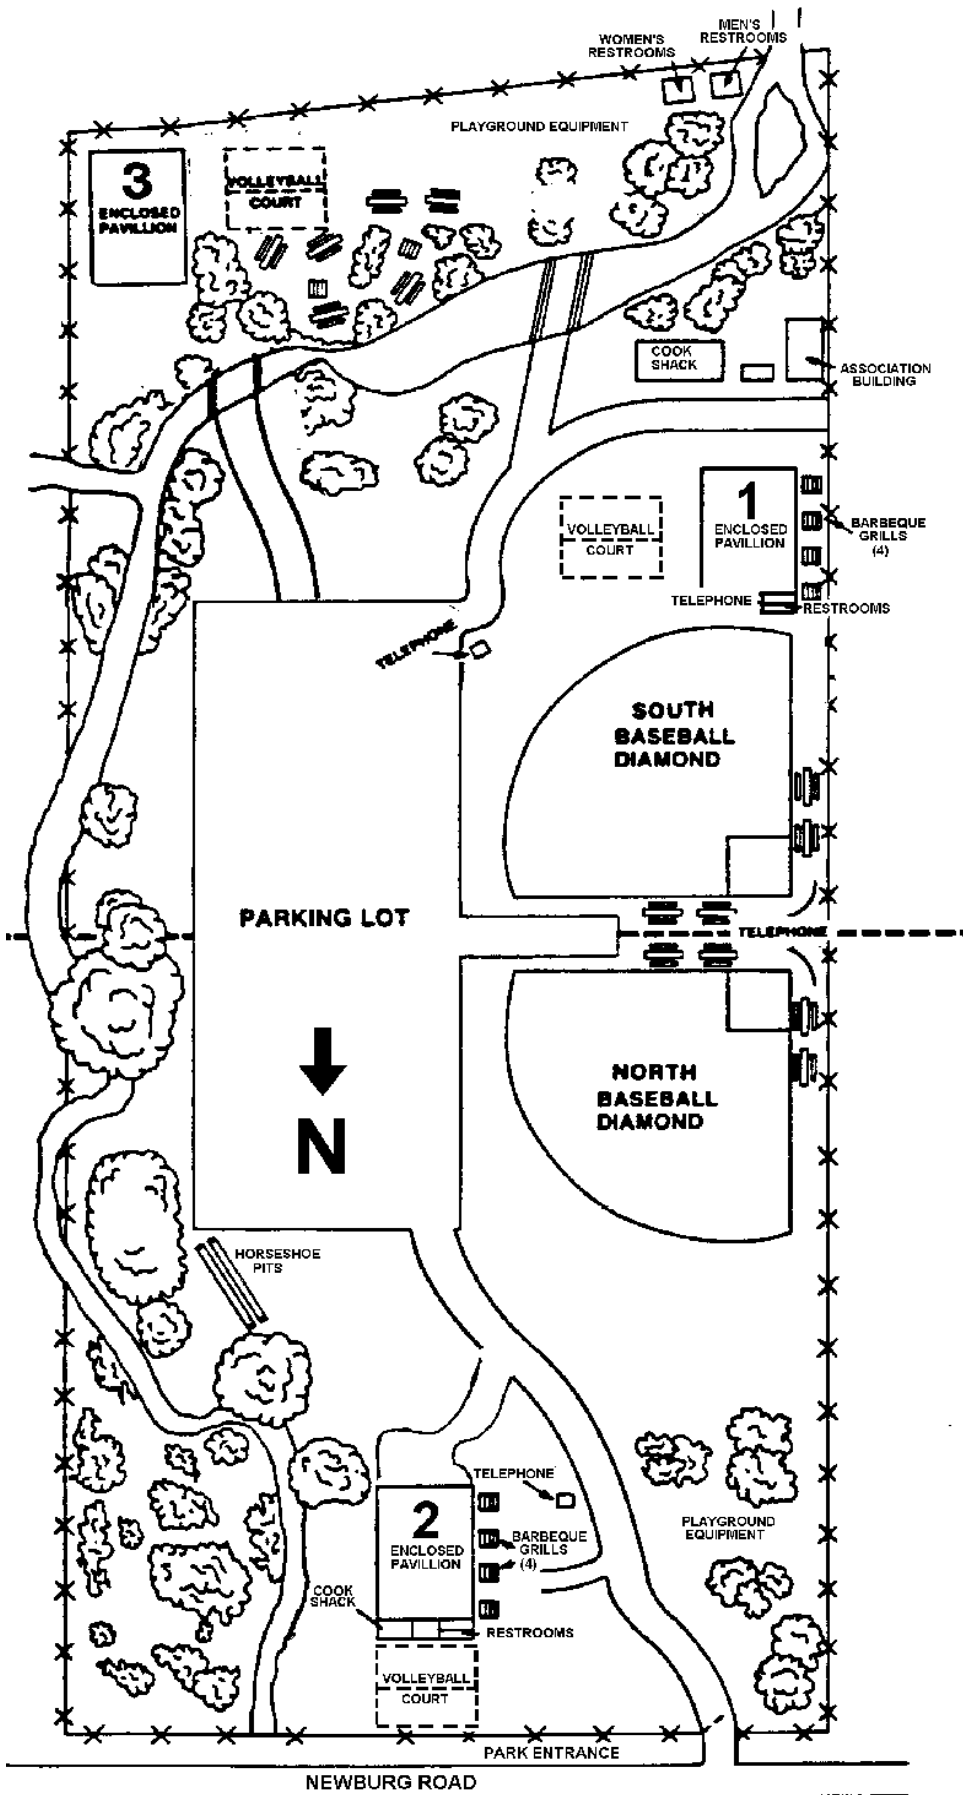

April Meeting Recap

About 12 people attended the Coronado Theatre tour 4/29/99. Approximately $14 million will be spent on the 18 month renovation beginning this summer.

Submissions to *Event Sense*

Send articles and job ads to the *Event Sense* editor, Bob Parro, via e-mail (preferred), or fax. Job ads will run for two consecutive months. Contact the *Event Sense* editor if the ad needs to run longer. Please make submissions by the twenty-fifth of the month. All submissions are subject to editing for style, clarity, and space considerations.

e-mail: b.parro@ieee.org
fax: (815) 394-2497