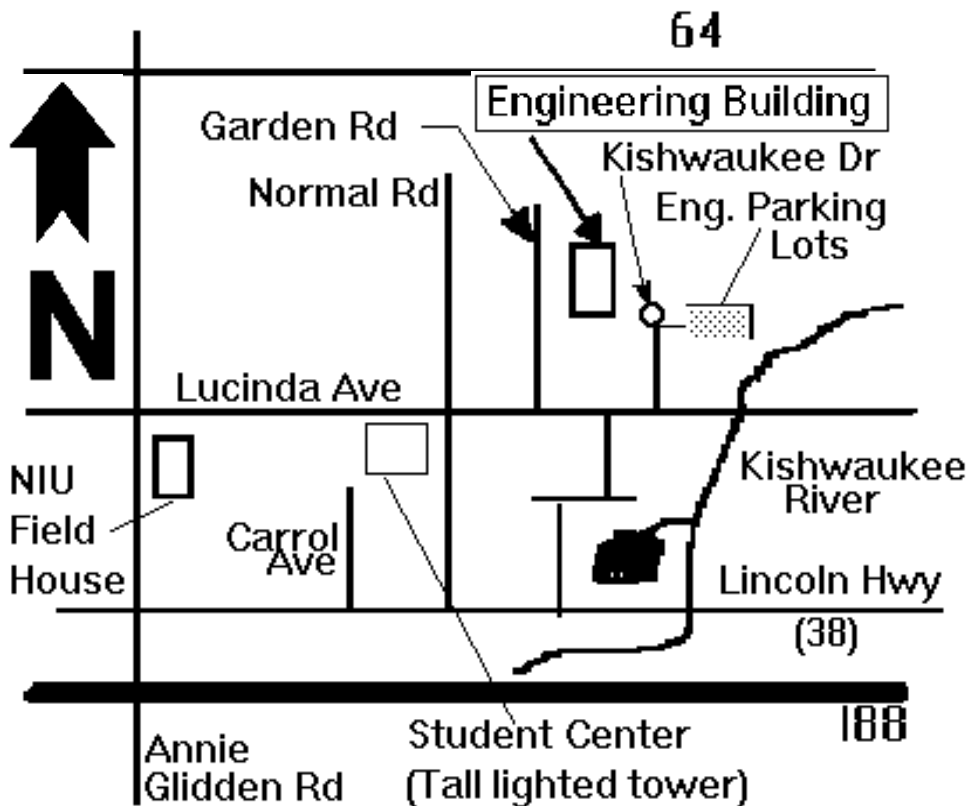

Door Prizes

Sponsored by RRVs

Meal Dinner will be chinese cuisine, buffet style, provided by Yen Ching of DeKalb. Please make your **dinner reservations** by calling **Sherri at 815-753-9974 by Tuesday, November 19, 1996**. The cost of the **dinner** is **$2.00** for student IEEE members, **$4.00** for IEEE **members** and **$10.00** for **non-members**. Unemployed members may call one of the officers for special arrangements.

Note The meeting is open to the gen-