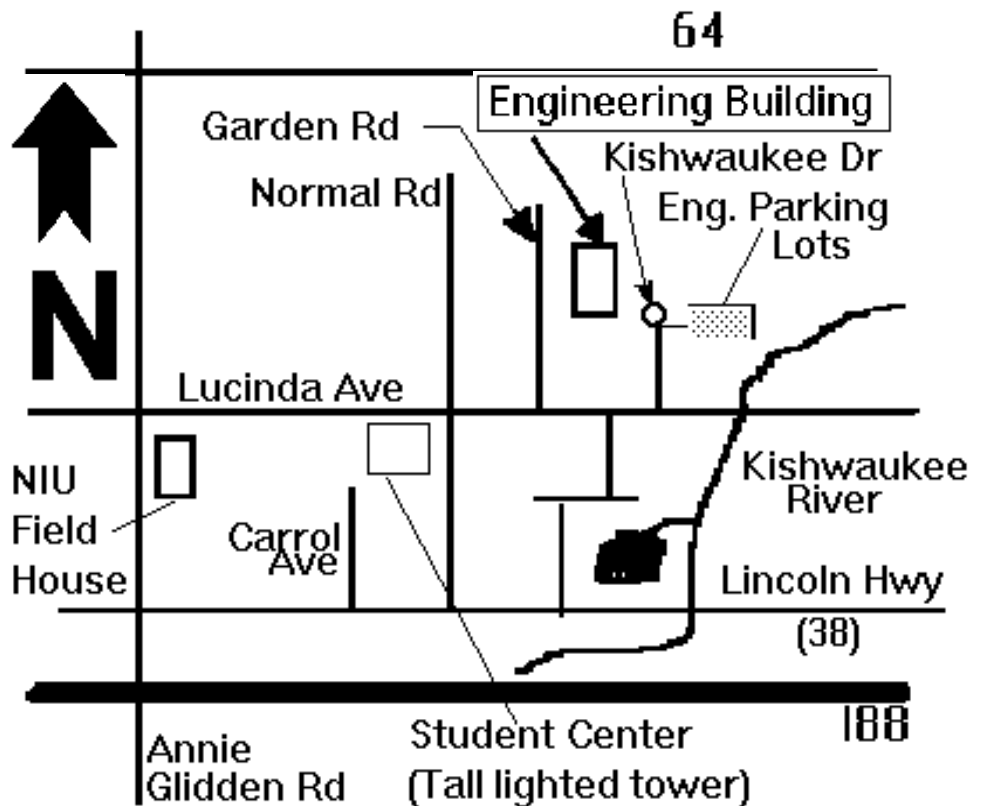

Door Prizes

Sponsored by RRVS

Meal Dinner will be chinese cuisine, buffet style, provided by Yen Ching of DeKalb. Please make your **dinner reservations** by calling **Sherri at 815-753-9974 by Tuesday, November 19, 1996**. The cost of the **dinner** is **$2.00** for student IEEE members, **$4.00** for IEEE **members** and **$10.00** for **non-members**. Unemployed members may call one of the officers for special arrangements.

Note The meeting is open to the gen-