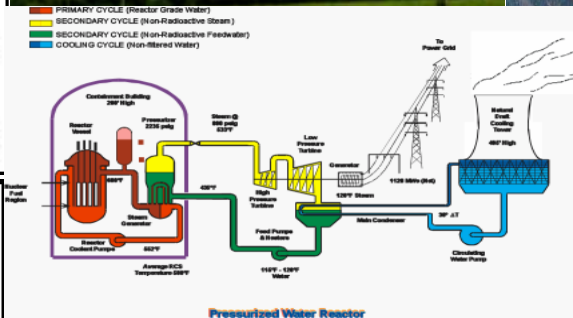

March 2006
Professor Wolfgang Porod, Director of Notre Dame's Center for Nano Science and Technology, discussed Emerging Nanotechnology Device and Circuit Technologies, and practical modern applications of Nanotechnology.