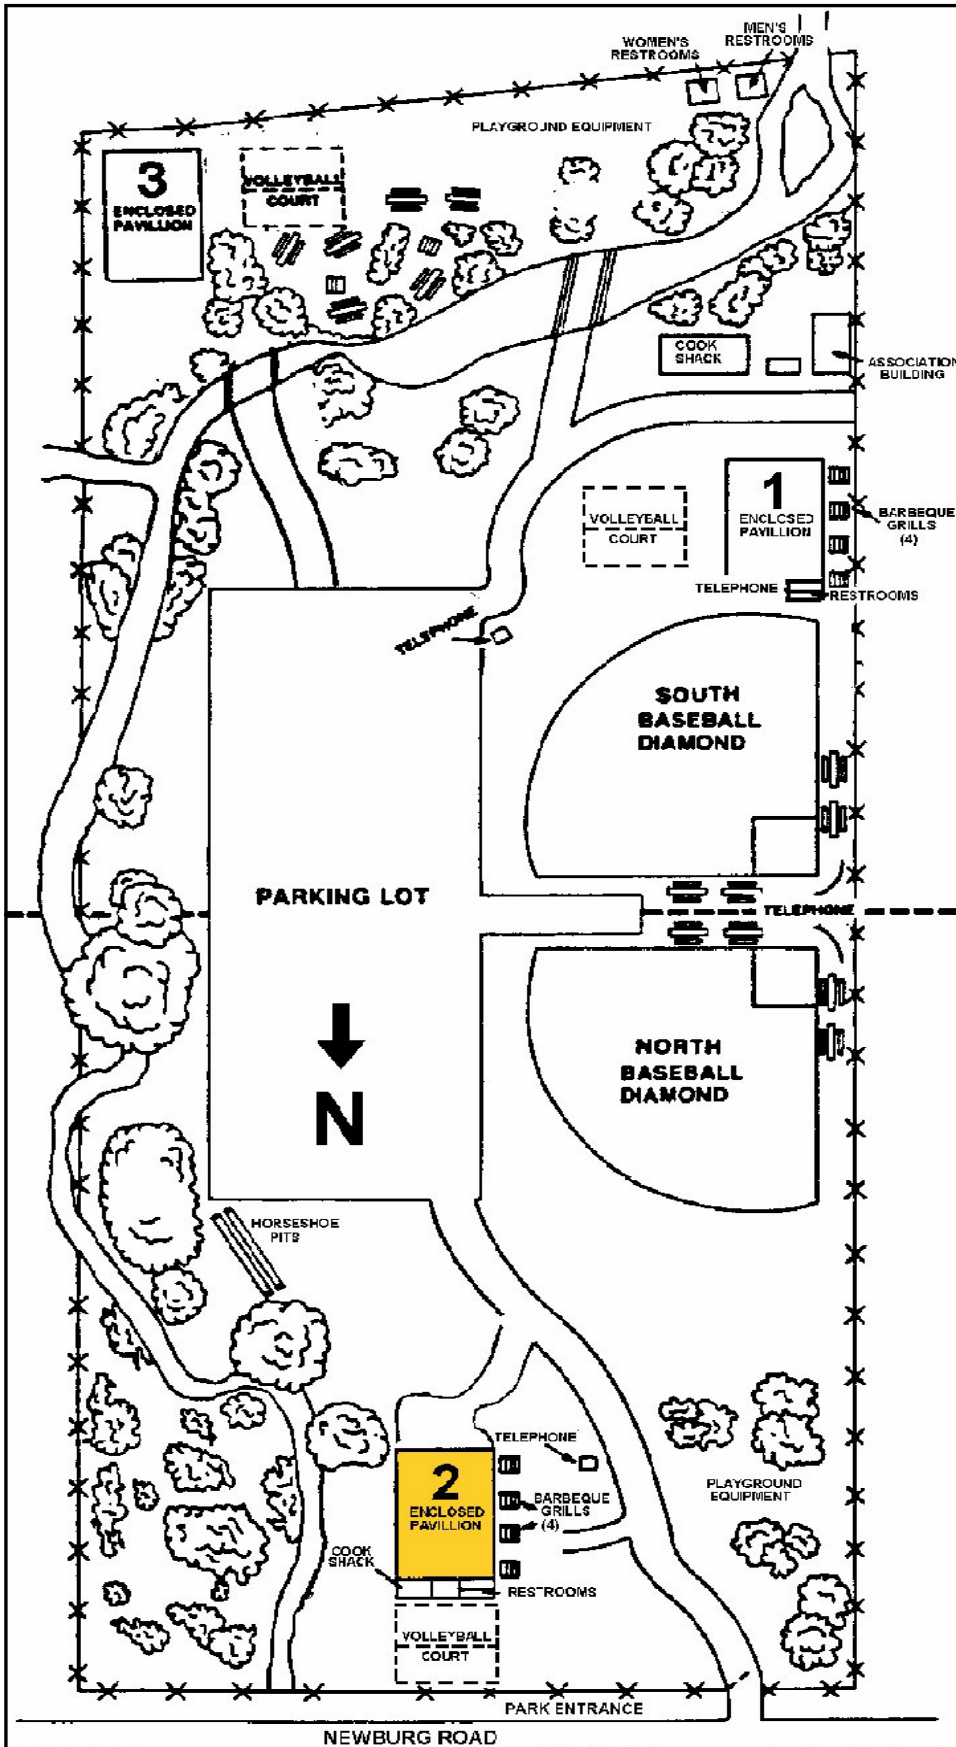

Hamilton Sundstrand Park

Chicago/Rockford IEEE Consultants Network Mtg

The next meeting will be on Monday, May 22, 2006. The optional informal dinner is at 6:15 PM at Bakers' Square (270 E. Northwest Highway and North Court), and the meeting at 7:30 PM at the Palatine Public Library (700 North Court, Palatine, IL. Joe Auer will speak on "How to Set Your Consulting Fees". Go to <http://www.drblank.com/coaction.htm#meeting> for info.

April Tour Recap

RRVS members were treated to an excellent tour and supporting presentations from an impressive team of professionals at the Byron Nuclear Generating Station in Byron, IL. Readers may download copies of the technical presentations from the RRVS Newsletter web page: <http://ieeeflask.com/rrvs/newsltr06.htm>.