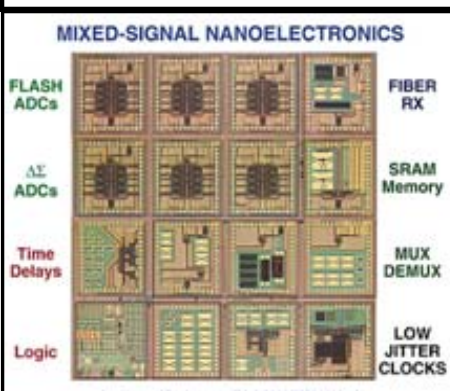

**October 2005**  
 Daniel Gamota, senior Motorola manager, discussed Printing Consumer Electronic Products Using Traditional Graphic Arts Printing Platforms.

**November 2005**  
 Biswa Datta, NIU Distinguished Research Professor, presented Active Vibration Control in Structural Dynamics.

**January 2006**  
 Annette Muetze, Asst Prof of Electrical and Computer Engineering, Univ of Wisconsin-Madison, discussed Electric Drive Inverter-Induced Bearing Failure Mitigation.

**February 2006**  
 Mike Zolidis, Chief Engineer, Hamilton Sundstrand Electric Systems, and Director Electric Systems 787 Programs, gave an informative talk on Ram Air Turbine (RAT) Emergency Aircraft Power.