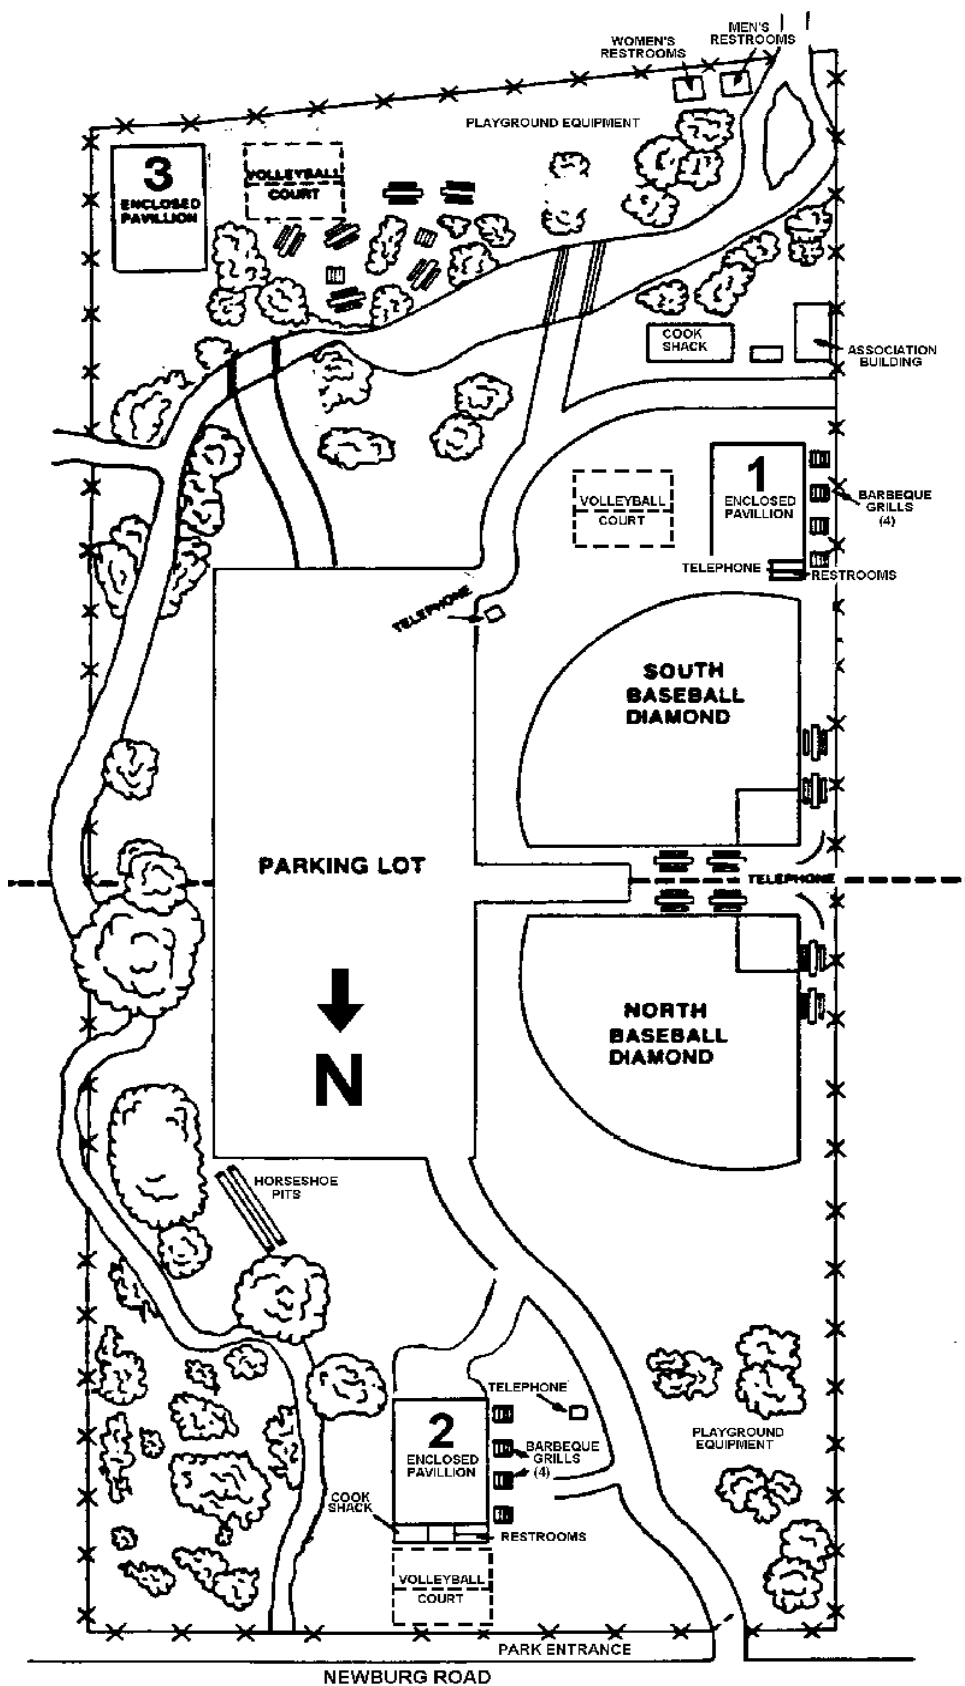

Hamilton Sundstrand Park

Chicago/Rockford IEEE Consultants Network Meeting

The next meeting will be on Monday, May 20, 2002. The optional informal dinner is at 6:15 PM at Bakers' Square (270 E. Northwest Highway and North Court), and the meeting at 7:30 PM at the Palatine Public Library (700 North Court, Palatine, IL). The topic will be "Polish Your Presentation Skills and Score New Clients". Go to <http://www.drblank.com/coaction.htm> for more info.

Many people have a fear of professional speaking, but fortunately there are some basic guidelines you can follow that can help you become a polished presenter.

April Meeting Recap

It was great to see our old friend Caio Ferreira, after being gone from the RRVS for about 6 years. Caio talked to us about Silicon Carbide technology and its use in Power Electronic switching devices used for electric actuation in aircraft. Thanks for coming, Caio, and we wish you the best.

Submissions to *Event Sense*

Send articles and job ads to the *Event Sense* editor, Bob Parro, via e-mail (preferred), or fax. Please make submissions by the twenty-fifth of the month. All submissions are subject to editing for style, clarity, and space considerations.

e-mail: b.parro@ieee.org
fax: (443) 339-2606