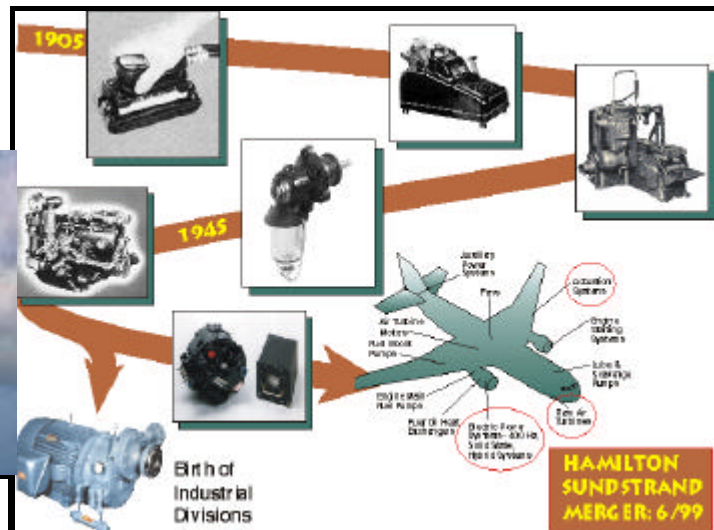

March 2002

An awesome tour of Hamilton Sundstrand was conducted.